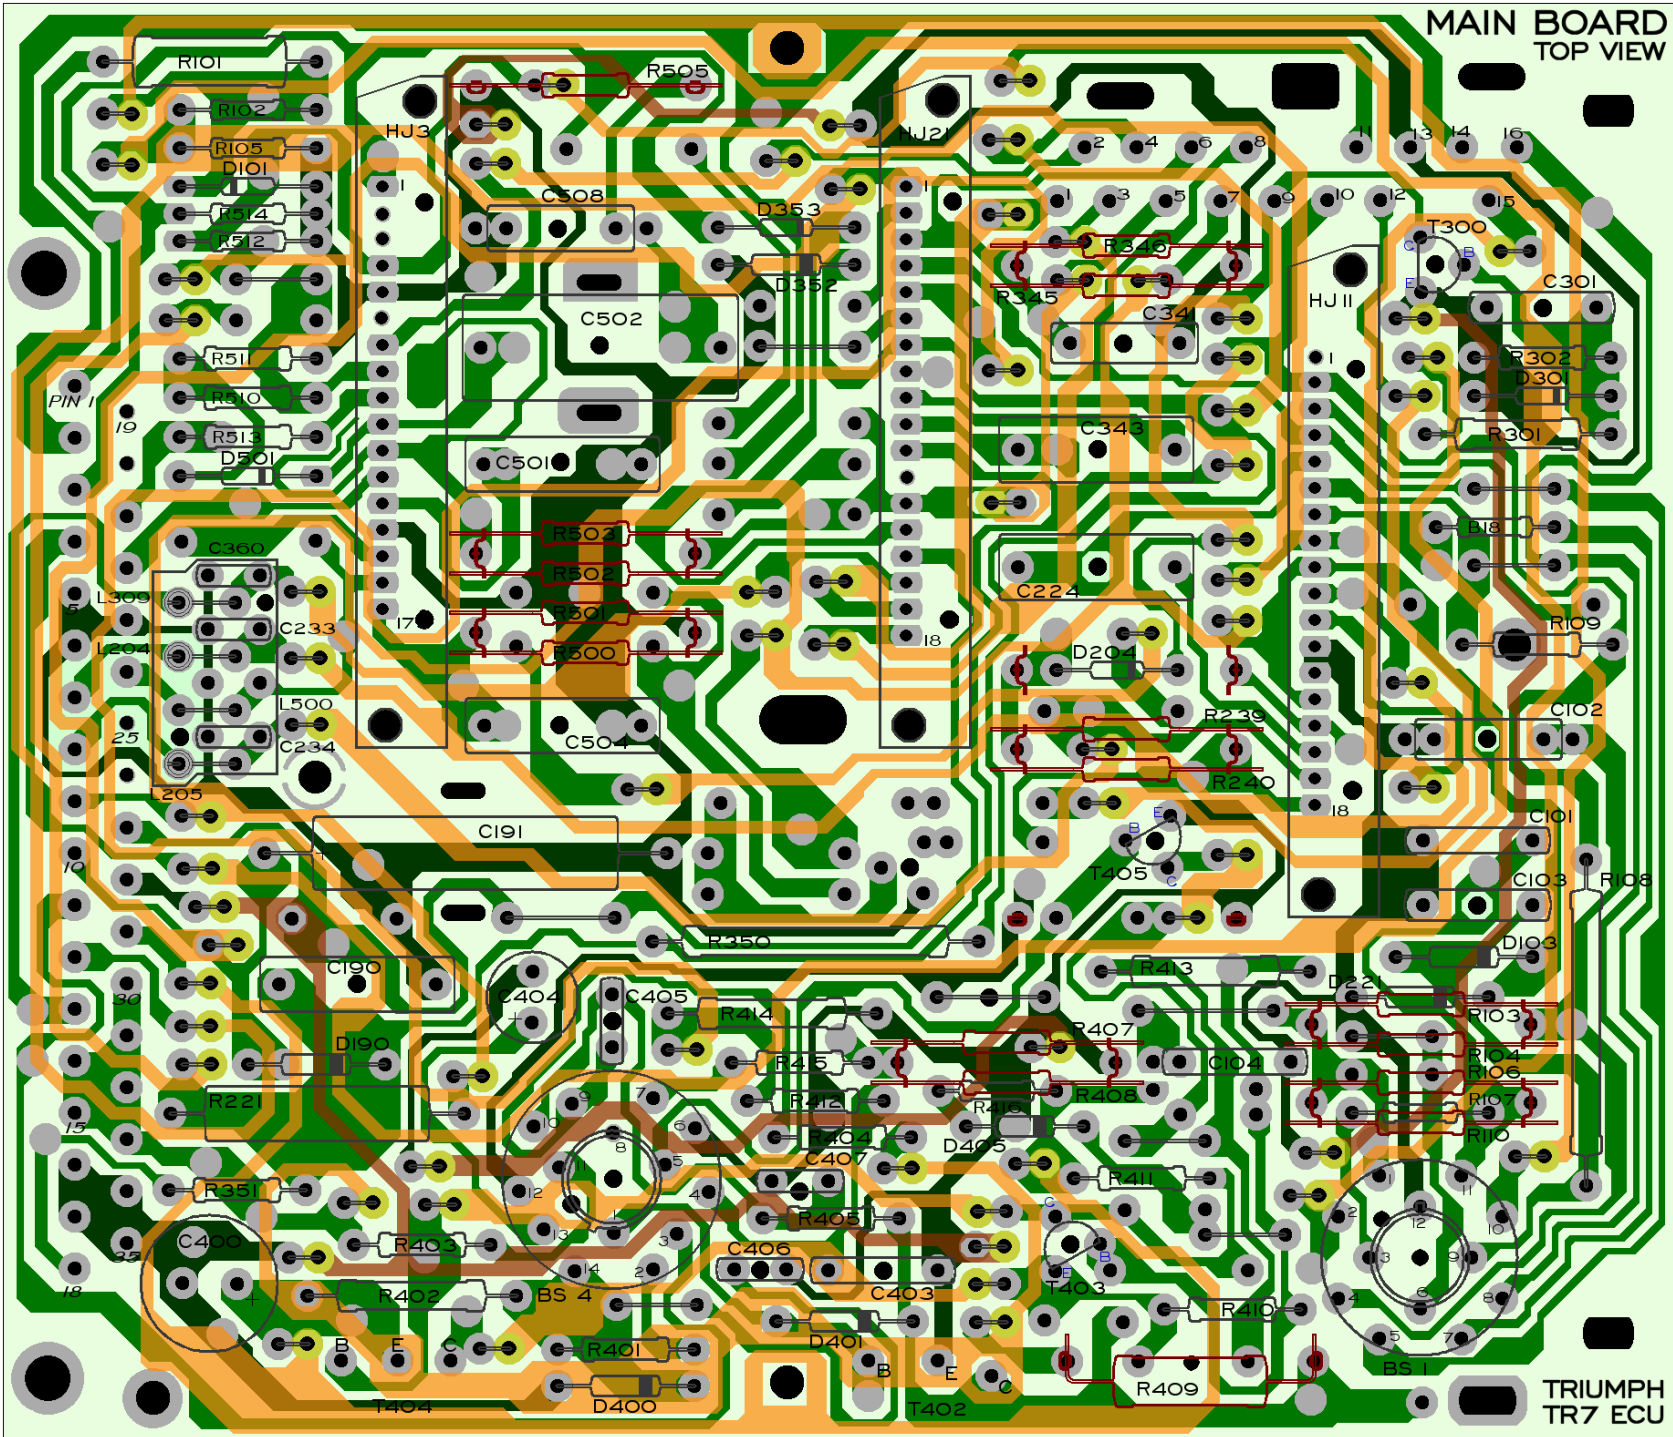

MAIN BOARD
TOP VIEW

TRIUMPH
TR7 ECU

AUX BOARD
TOP VIEW

TRIUMPH
TR7 ECU

COLORS:
 B = BLACK
 G = GREEN
 K = PINK
 LG = LIGHT GREEN
 N = BROWN
 O = ORANGE
 P = PURPLE
 R = RED
 S = SLATE (GRAY)
 U = BLUE
 W = WHITE
 Y = YELLOW