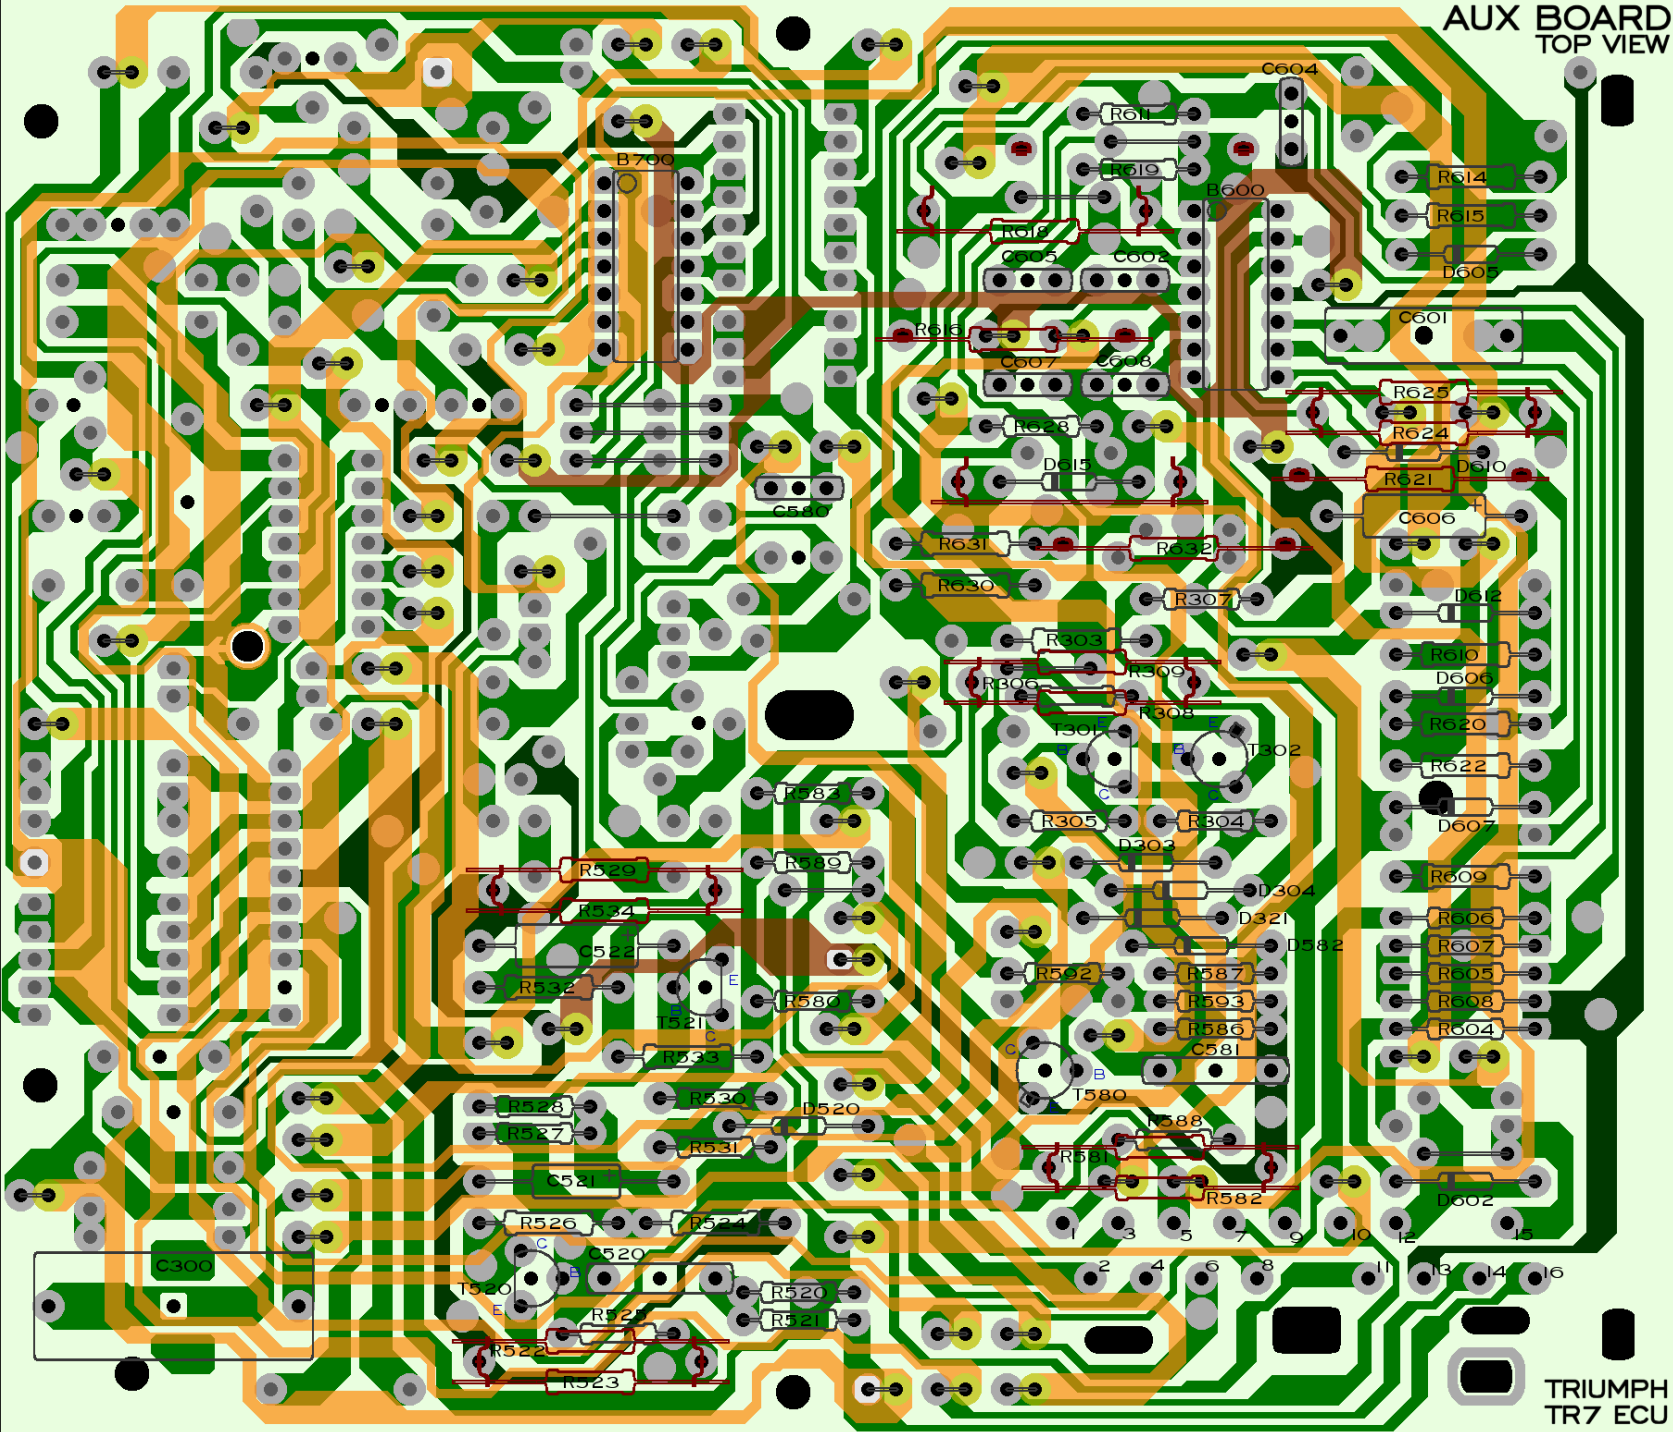

AUX BOARD
TOP VIEW

TRIUMPH
TR7 ECU