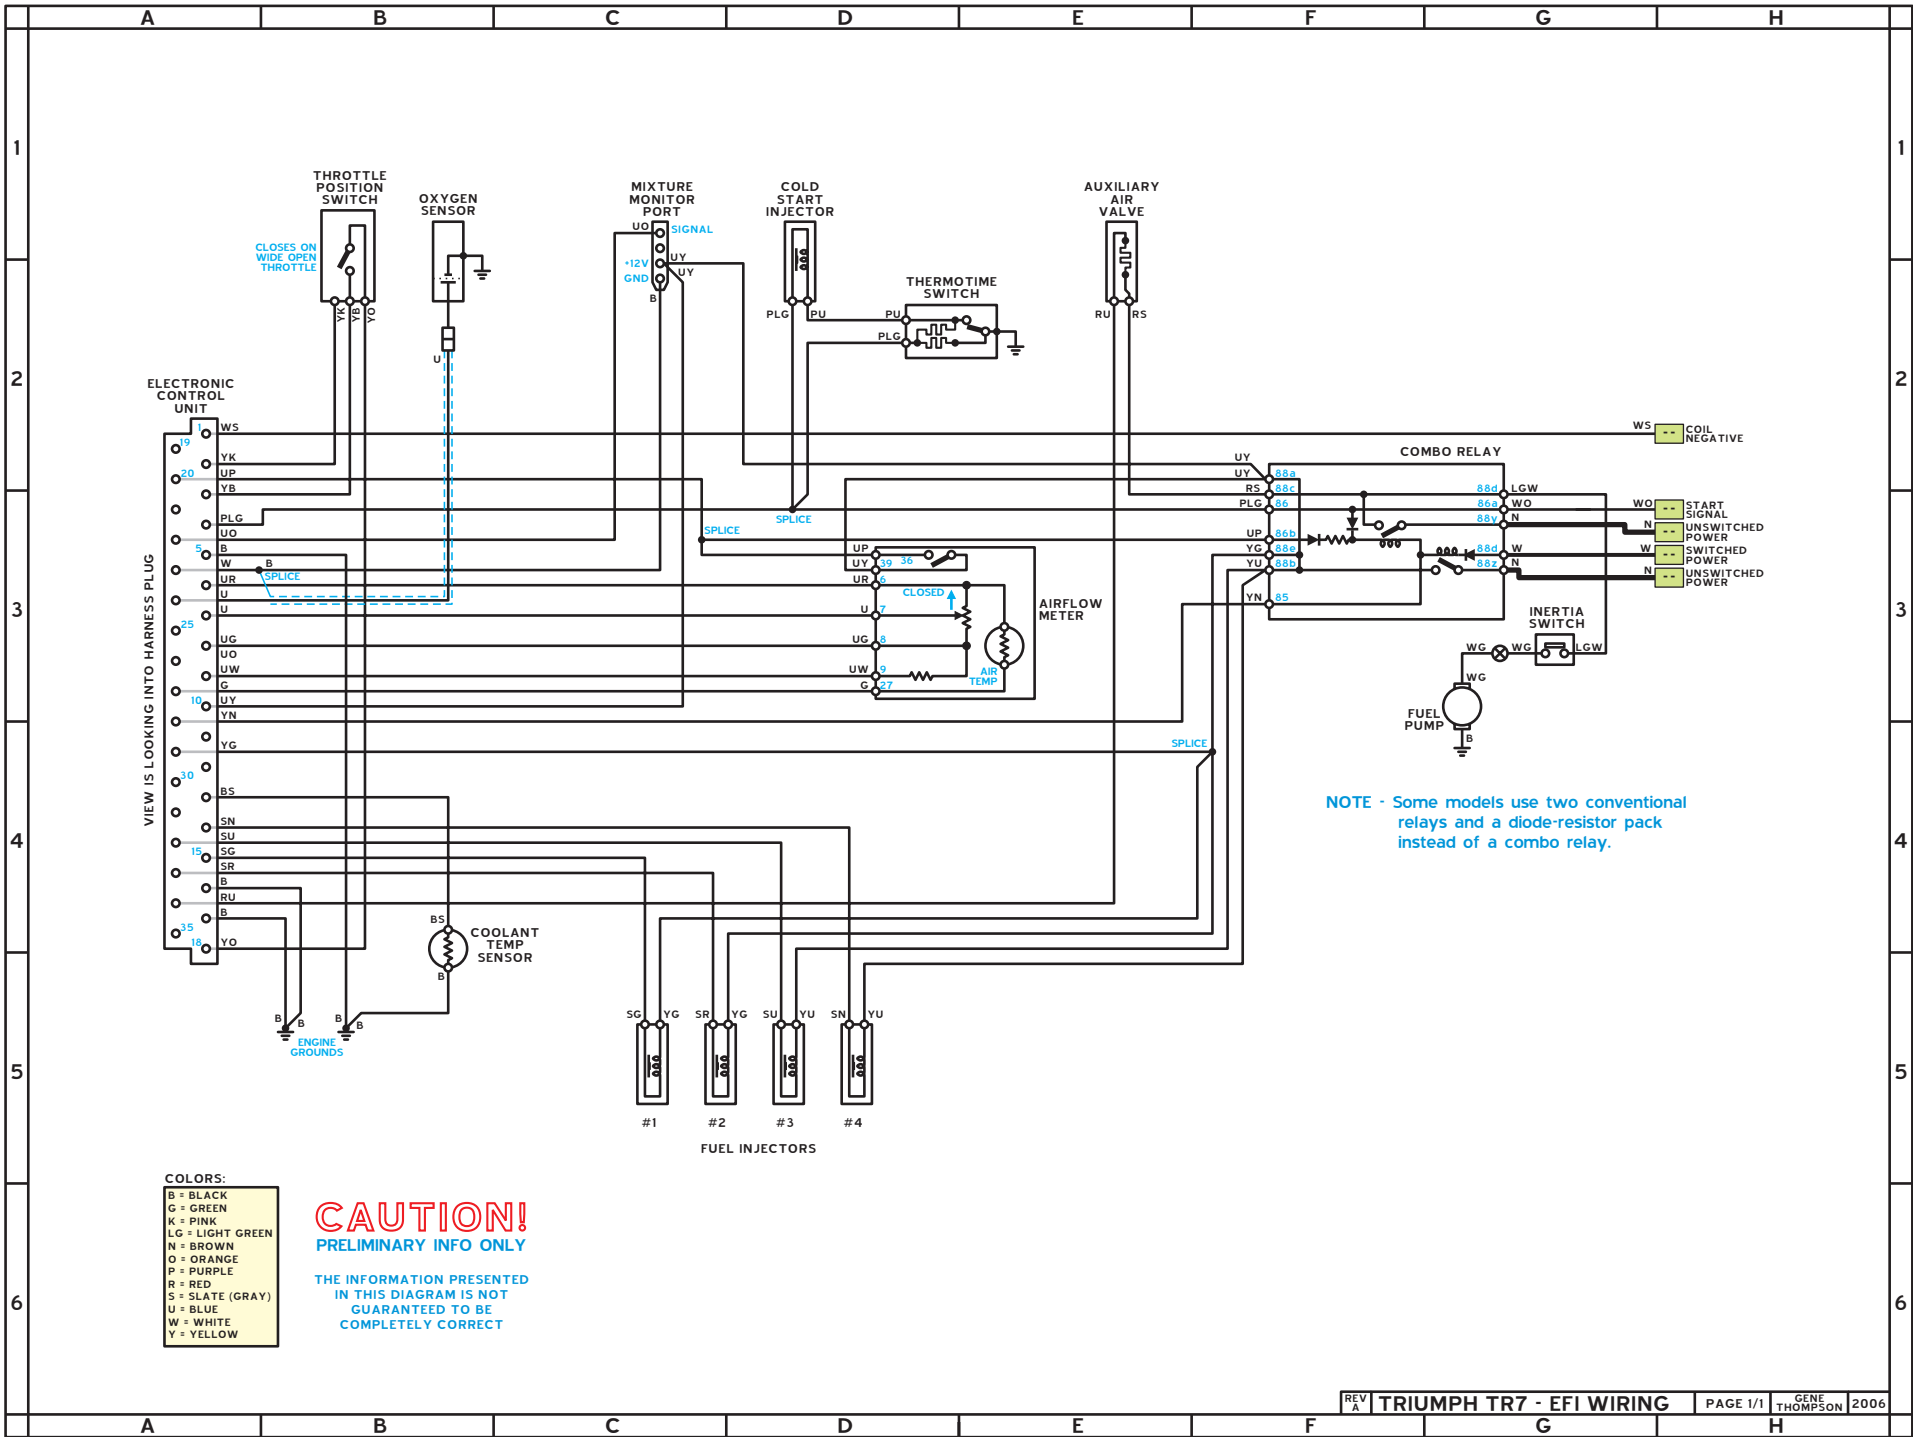

COLORS:
B = BLACK
G = GREEN
K = PINK
LG = LIGHT GREEN
N = BROWN
O = ORANGE
P = PURPLE
R = RED
S = SLATE (GRAY)
U = BLUE
W = WHITE
Y = YELLOW