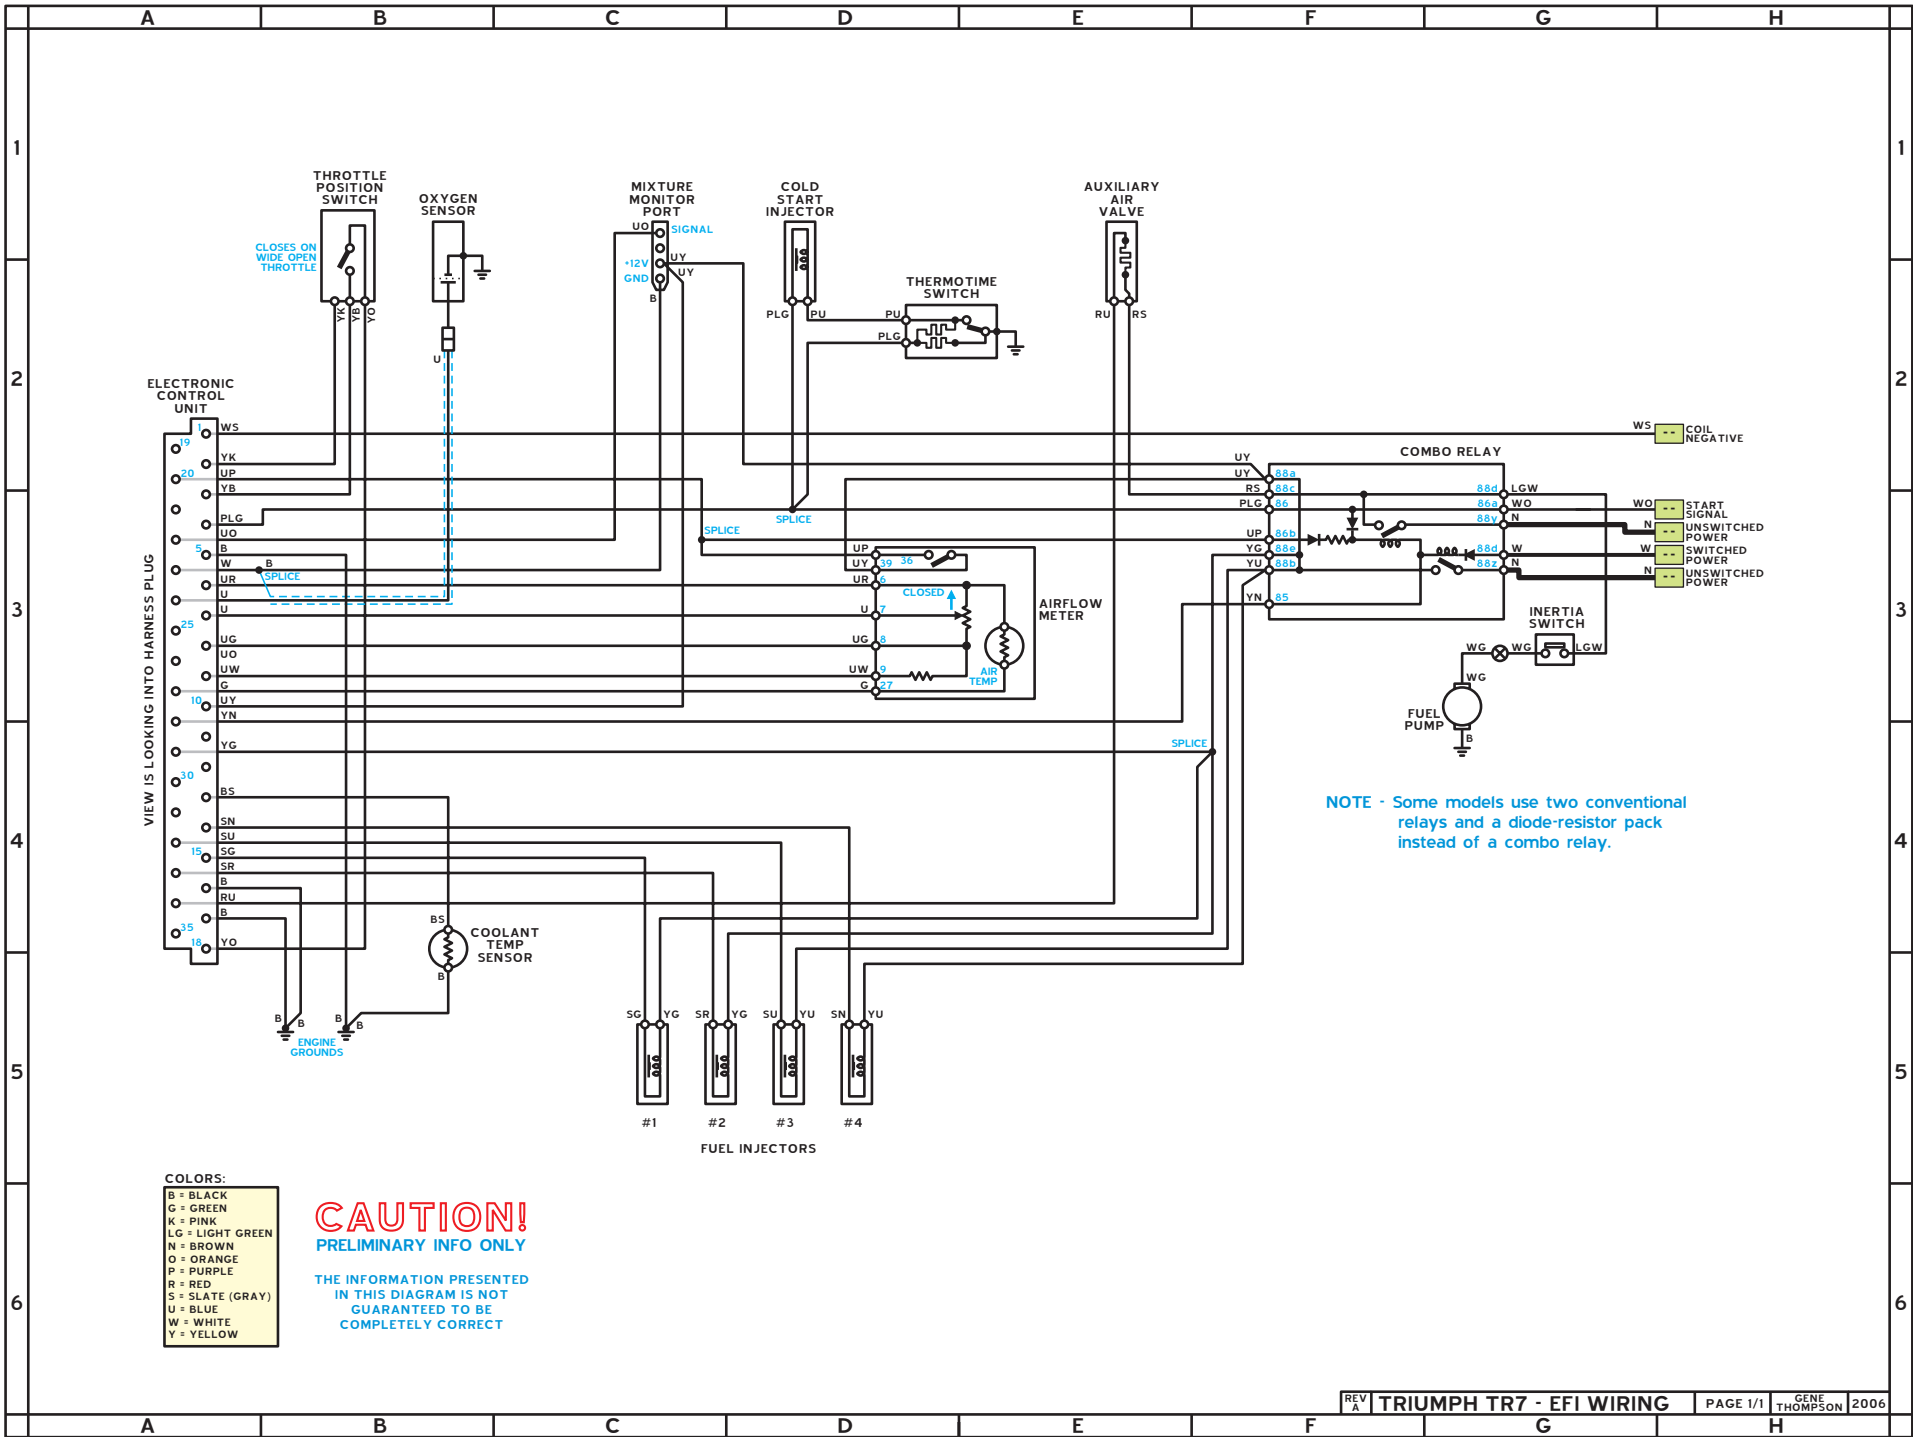

AUXILIARY BOARD

MAIN BOARD

CAUTION!
 PRELIMINARY INFO ONLY
 THE INFORMATION PRESENTED
 IN THIS DIAGRAM IS NOT
 GUARANTEED TO BE
 COMPLETELY CORRECT

Bosch™ Model 0 280 000 187

MAIN BOARD
TOP VIEW

TRIUMPH
TR7 ECU

AUX BOARD
TOP VIEW

TRIUMPH
TR7 ECU

COLORS:
 B = BLACK
 G = GREEN
 K = PINK
 LG = LIGHT GREEN
 N = BROWN
 O = ORANGE
 P = PURPLE
 R = RED
 S = SLATE (GRAY)
 U = BLUE
 W = WHITE
 Y = YELLOW